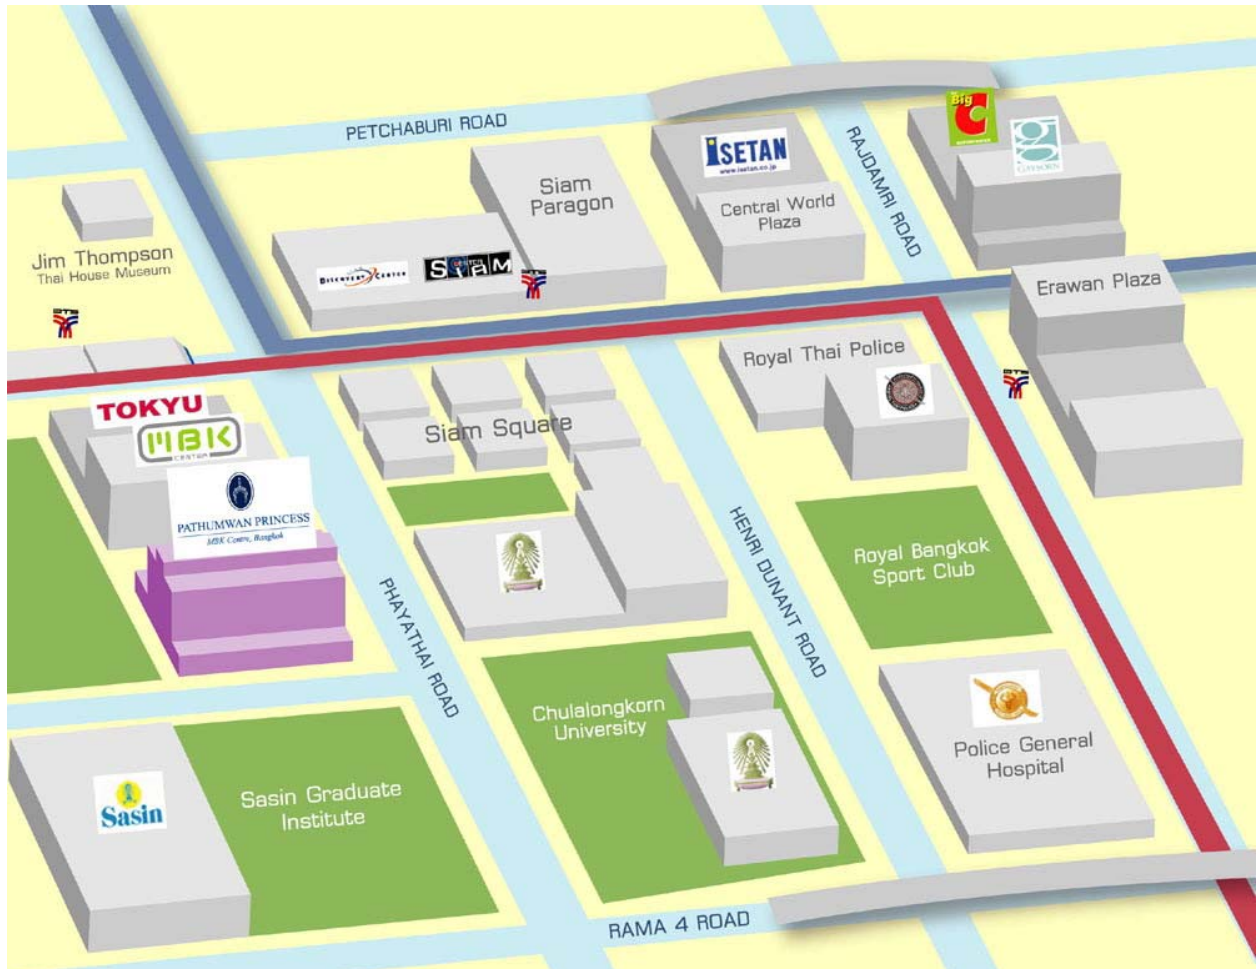

## Map of Pathumwan Princess Hotel's location

### Map of the Meeting's Location

At Jamjuree Ballroom Hall, M Floor, Pathumwan Princess Hotel, Phayathai Road, Kwaeng Wangmai, Khet Pathumwan, Bangkok, Tel. 0-2216-3700.

- **Map for going to Pathumwan Princess Hotel**

1. By the Sky Train (BTS) get off the train at National Stadium Station.
2. Trip by bus
  - No. 29, 34, 36, 40, 47, 50, 93, 113, 163 and 159
  - Air Conditioner Bus No. 29, 36, 40, 50, 93, 113 and 542